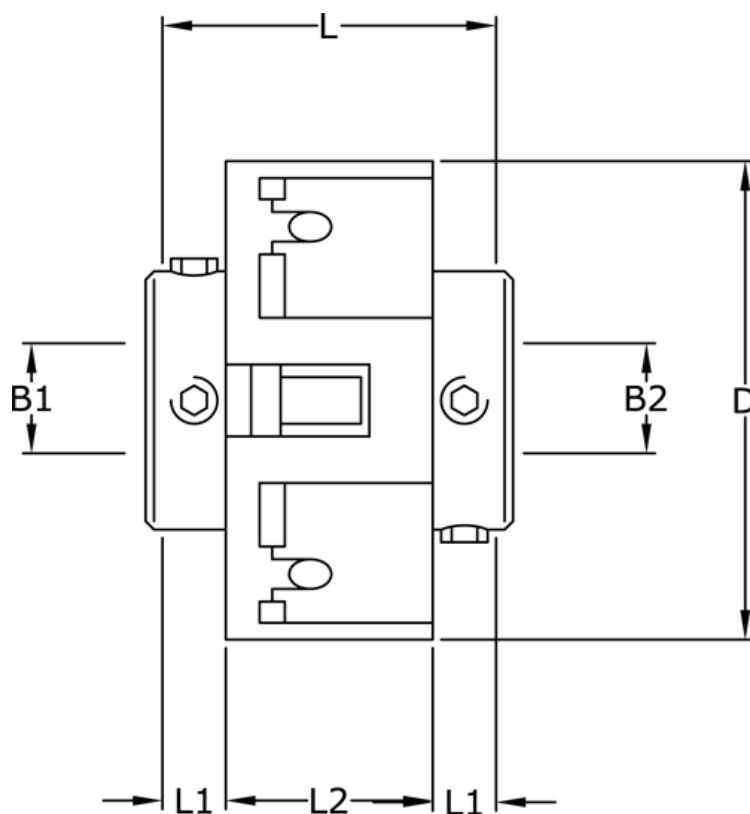

Article number: 3322201413235

Description: Uni-Lat Coupling size 201.41.32.35
set screw hub, bore 10/12 mm

Measures

B1	= 10
B2	= 12
D	= 41
L	= 28.4
L1	= 8.6
L2	= 11.2
Screw	= M4